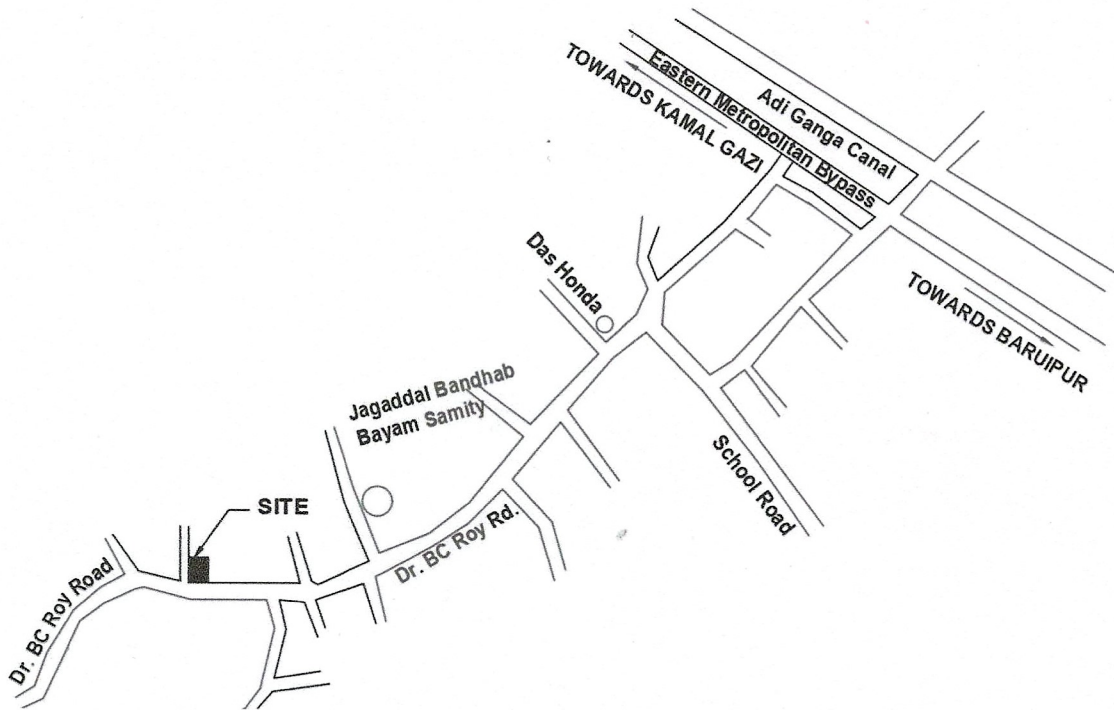

SCALE - NTS

22°25'23.8"N
88°23'57.7"E

Location Map
NTS

DAFFODIL REALTY

Ha Roy
Subho Roy
Partner